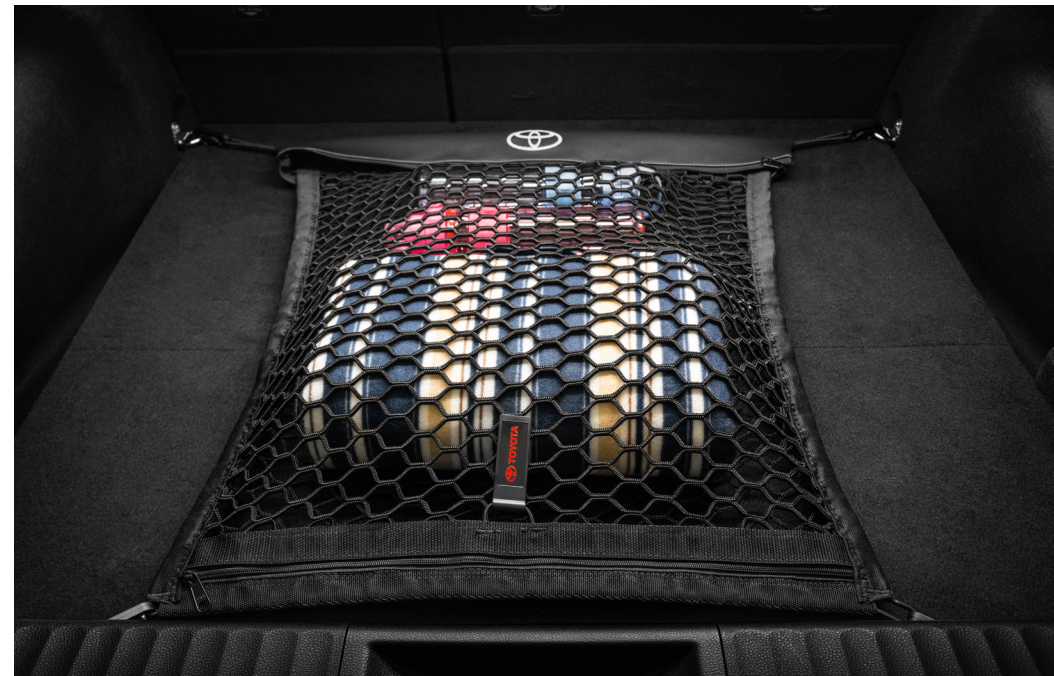

Like they always say,
it's what's inside that counts.

Cargo Liner²

Help protect your cargo area with the cargo liner.

- Advanced design helps protect the cargo area and the rear-seat back
- Specially contoured to fit the cargo area
- Molded from durable, lightweight material featuring a raised Prius logo

Carpet Cargo Mat²

The ideal solution for helping keep the cargo area looking like new.

- Helps prevent premature cargo area wear and tear
- Durable, skid-resistant backing helps keep the mat in place

Cargo Tote²

Versatile cargo tote secures a variety of items and helps keep them in place.

- Removable divider panels help hold items upright
- Two carrying handles for easy loading and unloading
- Collapsible tote for easy storing when not in use