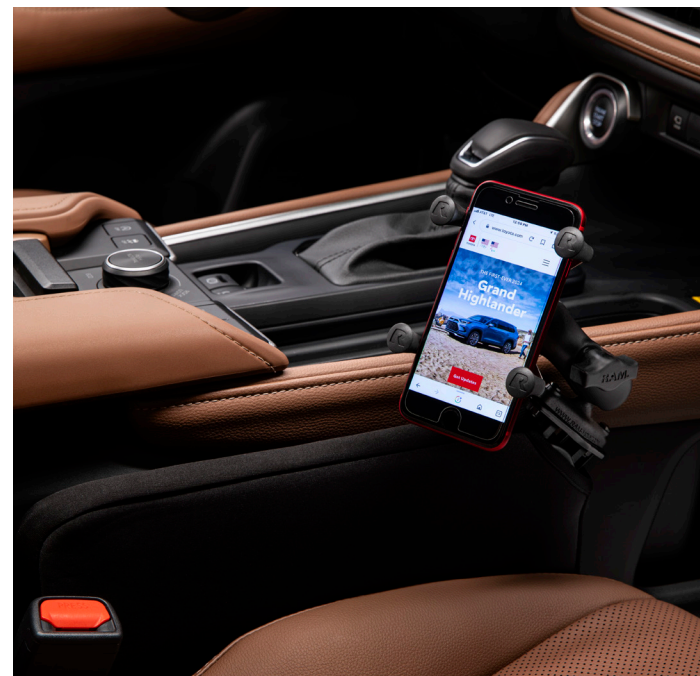

Quick Charging Cable Package⁶

Automotive grade quality USB charging cables are a convenient way to have your smart devices charged while on the go.

Includes:

- 1-Apple Lightning to USB-A Cable - 3'
- 1-Apple Lightning to USB-C Cable - 3'
- 1-USB-C to USB-A Cable - 3'
- 1-USB-C to USB-C Cable - 3'

Personalize your vehicle to fit any lifestyle.

Whether you're going for more adventure or more attitude, our collection of accessories in the Toyota Accessory Portfolio will take your Toyota to the next level.