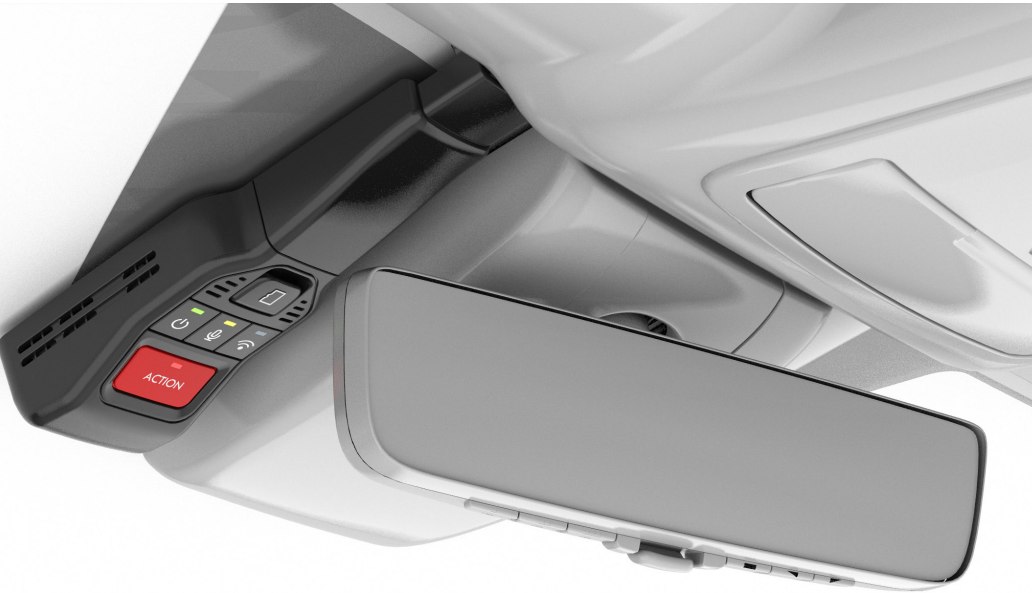

Integrated Dashcam w/ Wiring Harness⁴

The Integrated Dashcam is designed to reliably capture video, images, sound, and location data while you operate your vehicle.

- It is designed to begin recording upon ignition to capture the drive, or on impact whether moving or while parked
- Playback or video download is available via the Smartphone App or PC Tool
- Once downloaded, you can also share these videos on your social media channels
- Includes a 16GB, Industrial Grade Micro SD memory card