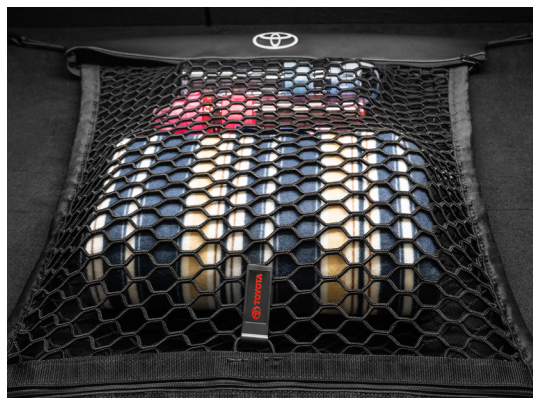

EXTERIOR

Genuine Toyota Accessories are designed to optimize the already superior style of the vehicle while help making sure minor annoyances don't have the opportunity to do harm to your Prius Prime.